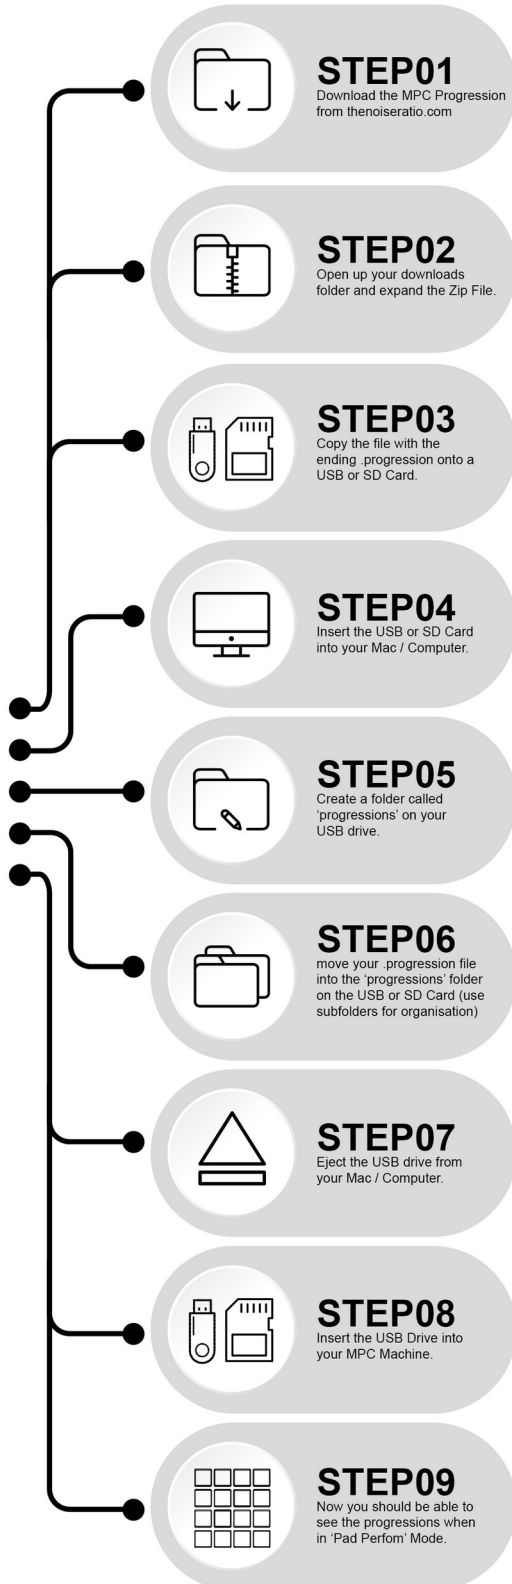

# The Noise Ratio - MIDI Melodies Installation Guide

## Standalone Mode